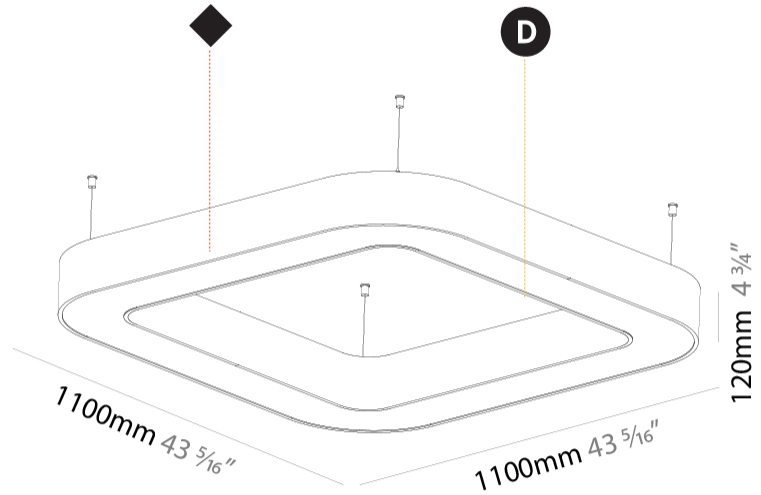

GENERAL

Series: Glorious
Subseries: Glorious Quantum
Brand: Prolicht
Division: Architectural
Mounting Type: Suspension
Mounting Location: Ceiling
Subcategory: Ambient

PHYSICAL

Shape: Square
Length (mm): 1100
Length (in): 43 5/16
Width (mm): 1100
Width (in): 43 5/16
Height (mm): 120
Height (in): 4 3/4
Max. Overall Height (mm): 2120
Max. Overall Height (in): 83 7/16
Light Distribution: Direct
Weight (kg): 13.125
Weight (lbs): 28.88
Diffuser: PMMA - Opal or Micro-Prism
Fixture Finish: SSR / BKV / CWI / CRY / HAB / UFT / ITA / RUA / FTG / MYG / LOD / PUS / FRO / FUP / KIA / POP / BLS / SPG / MEY / GOH / GUM / CHC / COM / ABZ / JAG / OBR / MOS / ROR
Fixture Material: Aluminum

ELECTRICAL

Lamp Type: LED (Zhaga Standard)
Input Wattage (W): 60
Total Output Wattage (W): 48 / 38.4 (3500K)
Dimming: Non-Dimming / Phase Dimming (120Vac only) / 0-10V Dimming
Driver Included: Yes
Driver Location: Integrated
Driver Type: Constant Current - 120 / 277Vac
Driver Class: Class 2
Input Voltage (V): 120 - 277
Constant Current (MA): 350 / 1200 (3500K)

LED

Color Temperature (°K): 3000 / 3500 / 4000
Max. Delivered Lumen (lm): 5540 / 5733 / 5850
CRI: >80 CRI
Efficiency (%): 65
Lamp Life (hrs): 50000

OPTICAL

RATINGS AND CERTIFICATIONS

Certified By: Certified for North American Standards
IP rating: IP20