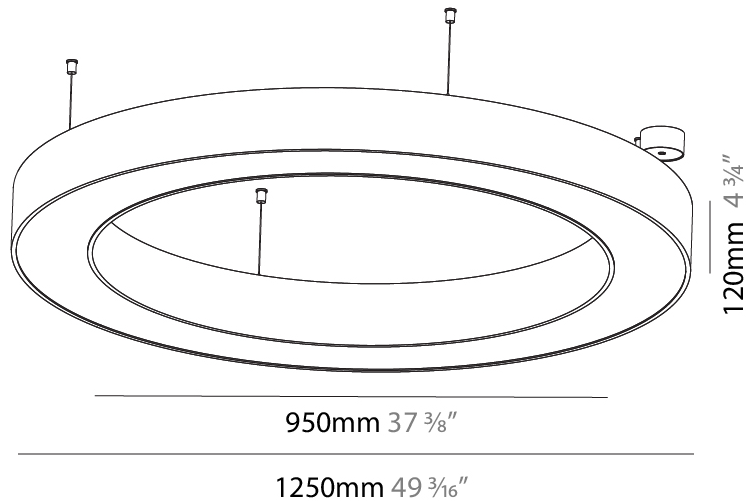

GENERAL

Series: Glorious
Subseries: Glorious
Brand: Prolight
Division: Architectural
Mounting Type: Suspension
Mounting Location: Ceiling
Subcategory: Ambient

PHYSICAL

Shape: Round
Diameter (mm): 1250
Diameter (in): 49 ³/₁₆
Height (mm): 120
Height (in): 4 ³/₄
Max. Overall Height (mm): 2120
Max. Overall Height (in): 83 ⁷/₁₆
Light Distribution: Direct
Weight (kg): 12.847
Weight (lbs): 28.26
Diffuser: PMMA - Opal or Micro-Prism
Fixture Finish: SSR / BKV / CWI / CRY / HAB / UFT / ITA / RUA / FTG / MYG / LOD / PUS / FRO / FUP / KIA / POP / BLS / SPG / MEY / GOH / GUM / CHC / COM / ABZ / JAG / OBR / MOS / ROR
Fixture Material: Aluminum

ELECTRICAL

Lamp Type: LED (Zhaga Standard)
Input Wattage (W): 60
Total Output Wattage (W): 48 / 38.4 (3500K)
Dimming: Non-Dimming / Phase Dimming (120Vac only) / 0-10V Dimming
Driver Included: Yes
Driver Location: Integrated
Driver Type: Constant Current
Driver Class: Class 2
Input Voltage (V): 120 - 277
Constant Current (mA): 350 / 1200 (3500K)

LED

Color Temperature (°K): 3000 / 3500 / 4000
Max. Delivered Lumen (lm): 5540 / 5733 / 5850
CRI: >80 CRI
Efficiency (%): 0.65
Lamp Life (hrs): 50000

OPTICAL

RATINGS AND CERTIFICATIONS

Certified By: Certified for North American Standards
IP rating: IP20